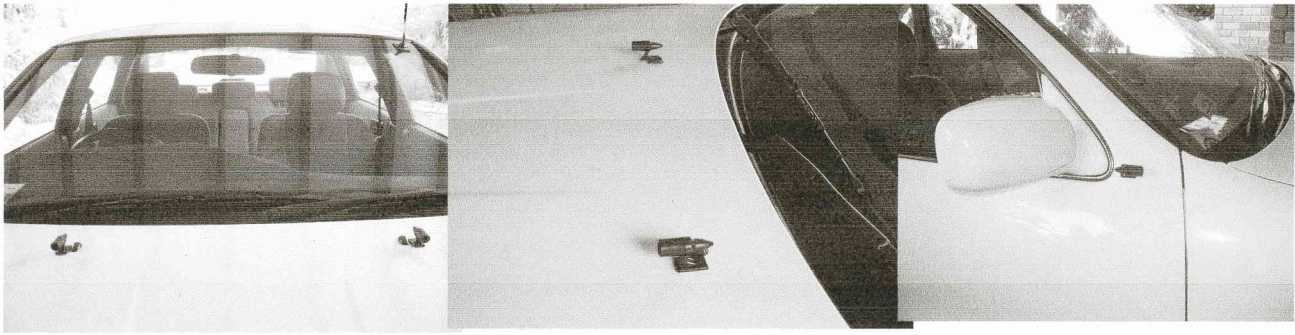

BONNET LOCATION.

DOOR MIRROR

CONGRATULATIONS ON YOUR PURCHASE OF A SET OF ROO ALERTS.

Do not expect to see animals running away from your vehicle, as THE ROOALERT does not scare them! The ultrasonic whistle is too highly pitched for the human ear to register, it is INAUDIBLE to humans. Kangaroo's stop movement in the bush and fields to endeavour to locate the ultrasonic noise, nature does the rest, if they are on the roadway, will hop a few meters from the road, SIT and watch the vehicle pass.

Birds will fly away from the vehicle if on the roadway , flocks of Galah's will wheel to the rear of the vehicle not to the front as they do when ROOALERT BY "HOBI" is not fitted.

NO ANIMAL INSIDE OR ON THE VEHICLE WILL BE AFFECTED BY THE "HOBI".

DO NOT TAIL GATE THE VEHICLE IN FRONT AS IT WILL ABSORB THE ULTRASONIC SOUND AND THE WINDSCREEN WILL BE COVERED WITH INSECT MESS.

"HOBI" HAS BEEN TESTED AT 90% EFFECTIVE.

FITTING INSTRUCTIONS

ROOALERT BY "HOBI" SHOULD BE FITTED ON THE BONNET OF THE VEHICLE, TO OBTAIN THE MAXIMUM WIND FLOW THROUGH THEM AS IT IS THE WIND WHICH PRODUCES THE WHISTLE.

MOUNT TOUCHING THE OUTSIDE EDGE OF THE WINDSCREEN WASHER OUTLETS ON BOTH SIDES OF THE VEHICLE. WITH THE HOLE TO THE FRONT, BULLET END TO SCREEN

In the case of hidden washer outlets. Approx 350 mm in front of screen and about 740 mm apart.(centred)